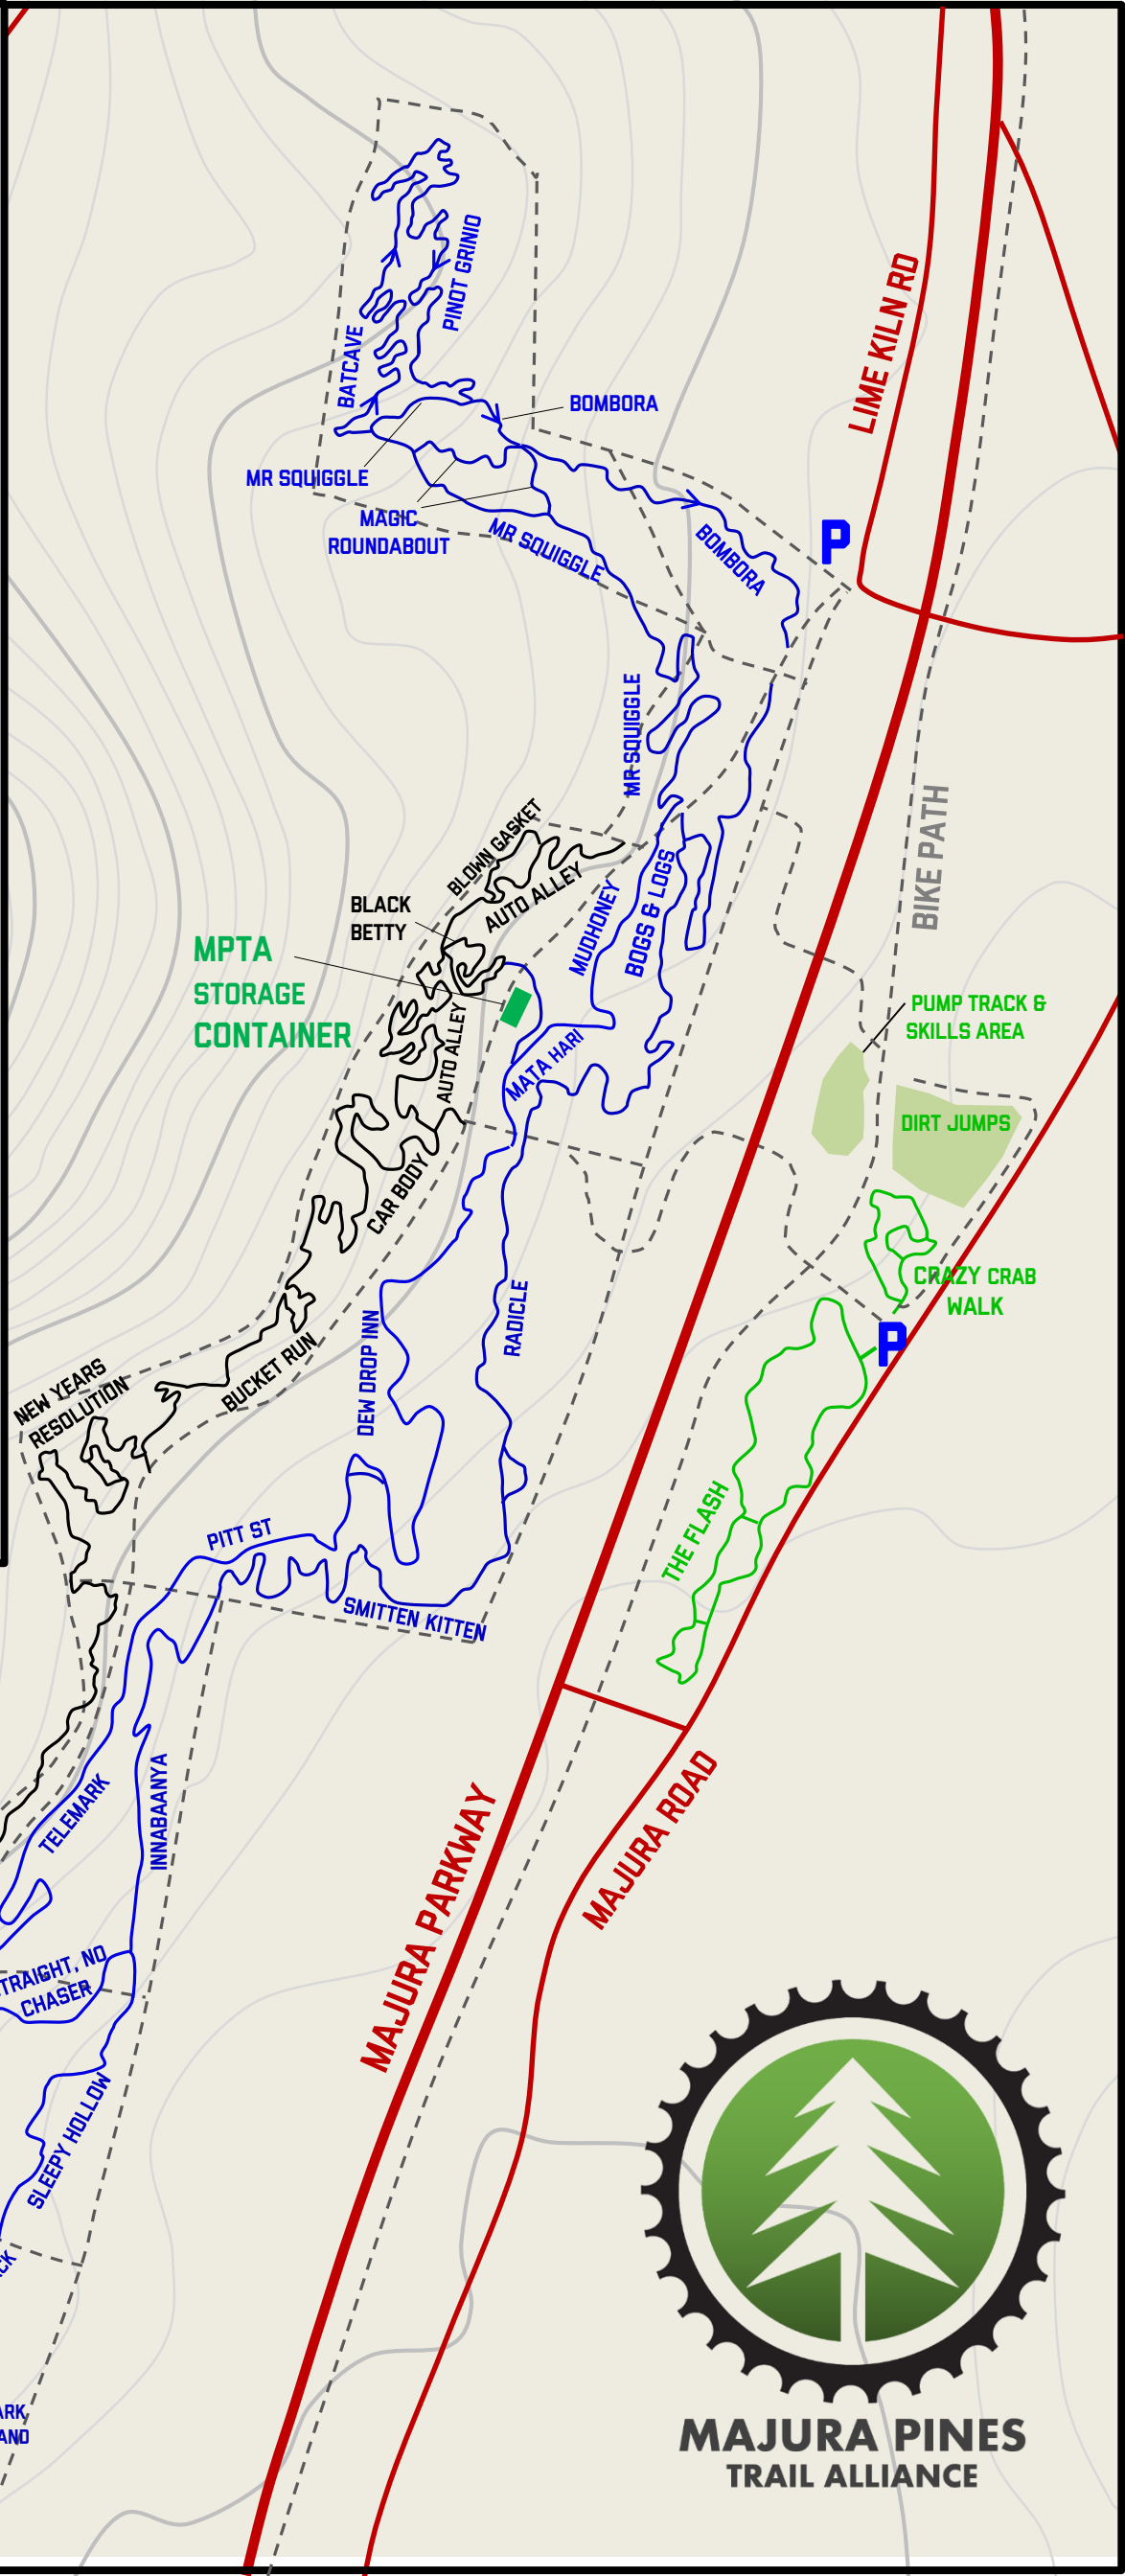

# MAJURA PINES

THESE TRAILS ARE MANAGED AND MAINTAINED BY THE VOLUNTEER GROUP MAJURA PINES TRAIL ALLIANCE.

VOLUNTEER TRAIL BUILDING DAYS ARE HELD REGULARLY. HELP IS ALWAYS WELCOME.

TO STAY UP TO DATE WITH ALL THE LATEST TRAIL NEWS AND BUILD DAYS:

## KEY

-  EASY
-  MORE DIFFICULT
-  VERY DIFFICULT
-  OTHER TRACK
-  SEALED ROAD
-  PARKING

0 50M

**MAJURA PINES**  
TRAIL ALLIANCE